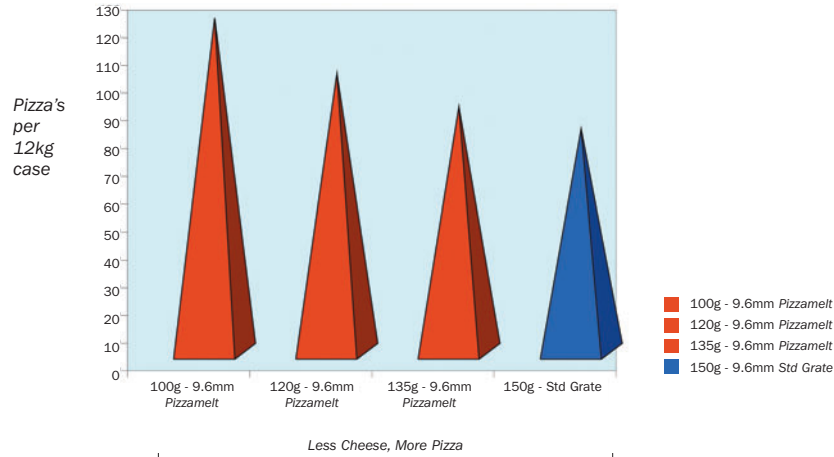

Less Cheese, more pizza, with 33% savings

Our philosophy: Less is more with **pizmet**. In fact, tests show over a 9inch pizza you could use up to 33% less cheese compared to 6mm standard grate. This also means bigger savings and healthier pizza.

pizmet is manufactured using the most consistent Mozzarella and finest natural cheddar cheese, specially selected for their use as a pizza topping.

pizmet
Cheese with real stretch appeal

formats available:

- **Baby Dice** 5mm x 5mm x 3mm
- **Ribbon Grate** 9.6mm
- **Xtra long Dice** 4mm x 4mm x 23mm

pizmet
Cheese with real stretch appeal

T. 0870 766 9563 F. 0870 766 9564 E. sales@dairygoldingredients.co.uk

Dairygold Food ingredients UK Ltd, Lancaster Fields, Crewe Gates Farm, Crewe, Cheshire CW16FU